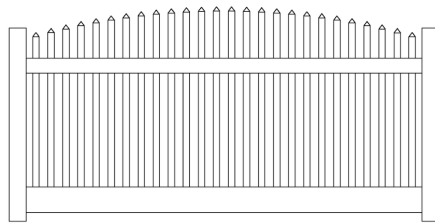

Arched Picket