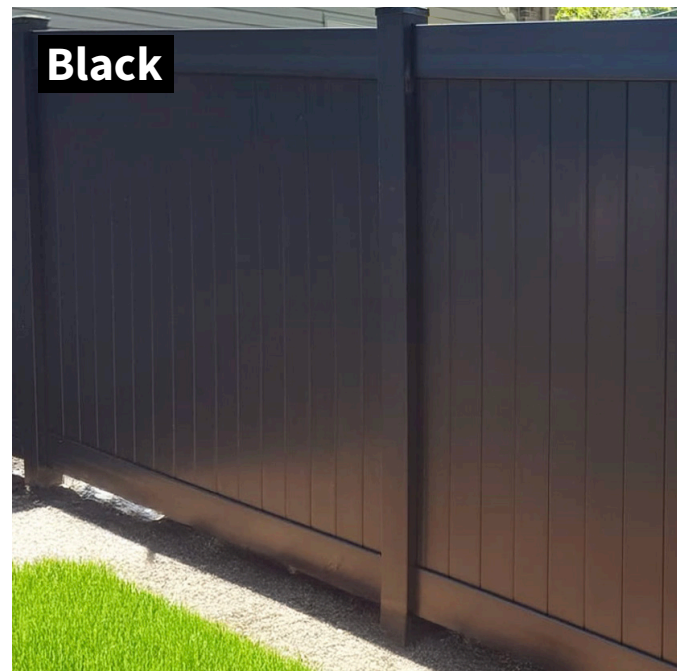

# COLOR OPTIONS

Standard and Custom Colors Available for Vinyl Fencing

White

Tan

Khaki

Gray

Weathered  
Aspen

Coastal  
Cedar