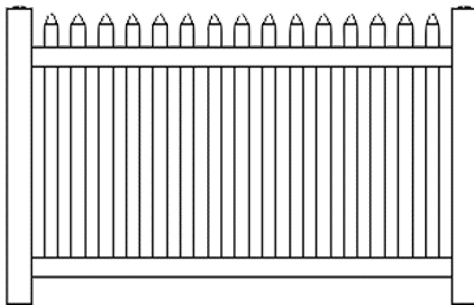

1.75" x 5.5" Mid and Bottom Rail

2" x 3.5" Top Rail (On Decorative Top)

Reinforcing insert where required

# CONTEMPORARY 3" PICKET

The contemporary picket fencing provides a traditional look at an affordable price.