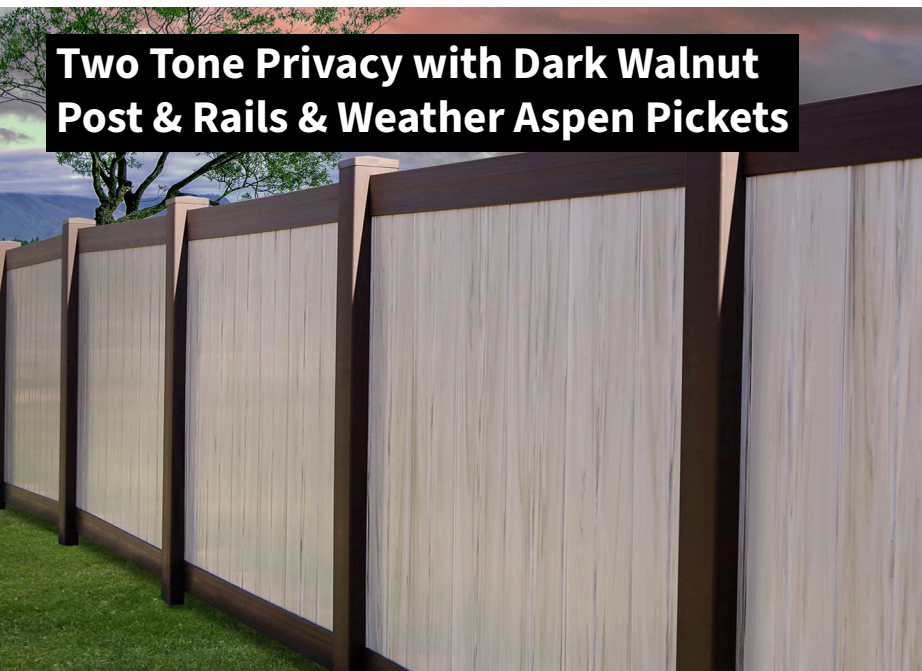

COLOR OPTIONS

Standard and Custom Colors Available for Vinyl Fencing

White

Tan

Khaki

Gray

Weathered
Aspen

Coastal
Cedar

Cypress

Mesquite

Mocha
Walnut

Dark
Walnut

Black