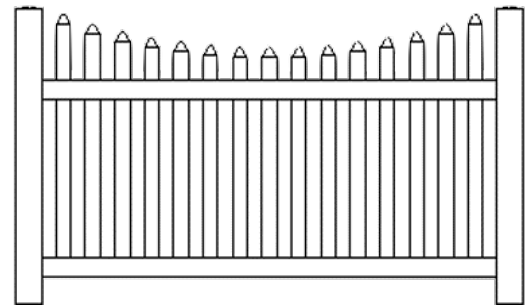

# CONTEMPORARY 3" PICKET

The contemporary picket fencing provides a traditional look at an affordable price.

## Straight Picket

**Heights:**

3', 4', 5', and 6'

**Width:**

6' and 8'

**Colors:**

White, Tan, and Khaki

**Pickets:**

7/8" x 3" Hollow Pickets

3" Picket Spacing

Dog Ear and Sharp Picket Caps Available

**Rails:**

2" x 3.5" Hollow Top Rail

2" x 6" Ribbed Bottom Rail

Aluminum insert where required

2" x 3.5" Hollow Mid-Rail on 5' and higher

## Scalloped Picket

**Heights:**

3', 4', 5', and 6'

**Width:**

6' and 8'

**Colors:**

White, Tan, and Khaki

**Pickets:**