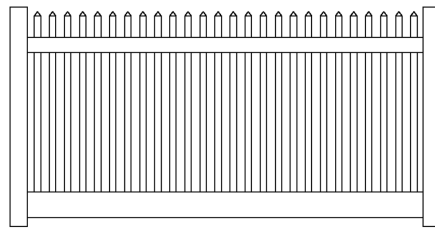

# CLASSIC 1.5" PICKET

Want a smaller profile picket that will last for years? With its' narrow picket spacing, this style is great for a property that needs to keep critters in or out!

**Heights:**

4', 5', and 6'

Pyramid Cap

2" Picket Spacing

**Rails:**

2" x 3.5" Hollow Top Rail

2" x 6" Ribbed Bottom Rail

Optional: 2" x 3.5" Bottom Rail

2" x 3.5" Mid-Rail on fence 6' and higher

**Straight Picket**