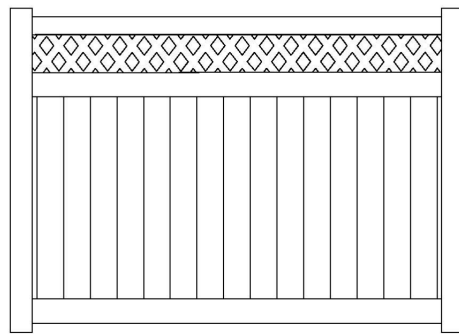

Lattice Top

Heights:

4', 5', 6', 7', and 8'

Width:

6' and 8'

7' & 8' high are only available in 6' wide panels

Posts

4" x 4" and 5" x 5"

Standard Colors:

White, Tan, and Khaki

Pickets:

7/8" x 6" Tongue & Groove

Rails:

2" x 3.5" Top Rail

2" x 7" Slotted Mid and Bottom

1.75" x 5.5" Mid and Bottom Rail

Reinforcing insert where required

Accent Lattice Top

2" Diamond