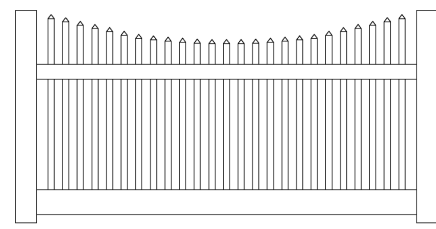

# CLASSIC 1.5" PICKET

Want a smaller profile picket that will last for years? With its' narrow picket spacing, this style is great for a property that needs to keep critters in or out!

**Heights:**

4', 5', and 6'

Pyramid Cap

2" Picket Spacing

**Rails:**

2" x 3.5" Hollow Top Rail

2" x 6" Ribbed Bottom Rail

Optional: 2" x 3.5" Bottom Rail

2" x 3.5" Mid-Rail on fence 6' and higher

**Straight Picket**