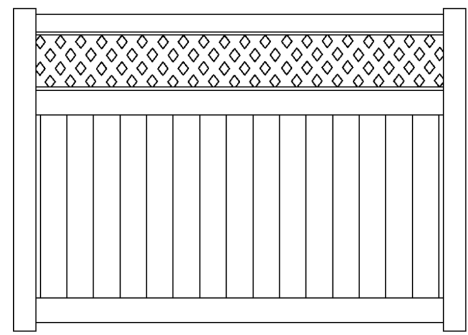

Narrow Lattice Top

Heights:

4', 5', 6', 7', and 8'

Width:

6' and 8'

7' & 8' high are only available in 6' wide panels

Posts

4" x 4" and 5" x 5"

Standard Colors:

White, Tan, and Khaki

Pickets:

7/8" x 6" Tongue & Groove

Rails:

2" x 3.5" Top Rail

2" x 7" Slotted Mid and Bottom

1.75" x 5.5" Mid and Bottom Rail

Reinforcing insert where required

Accent Lattice Top

1" Diamond or Square