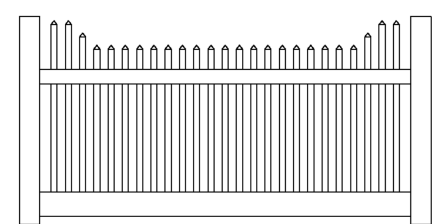

Stepped Picket

Available Colors

White	Tan	Khaki